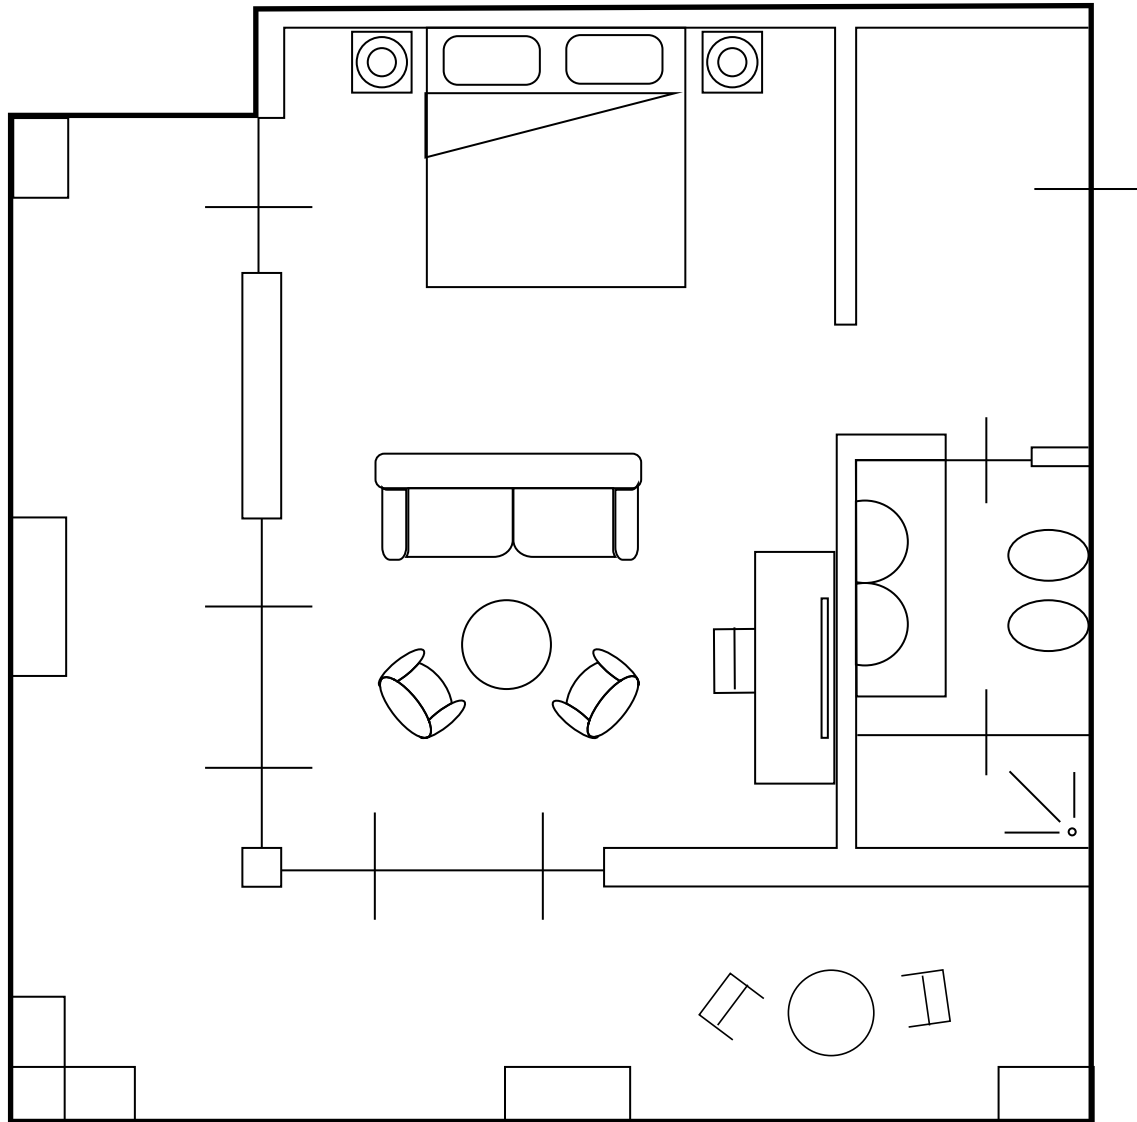

CORNER JUNIOR SUITE

FEATURES

Average room size

38 sqm

Balcony

Front and side view of the Lake and the Borromean Islands

Bed

1 double bed or 2 separate single beds,
optional 3rd and 4th bed