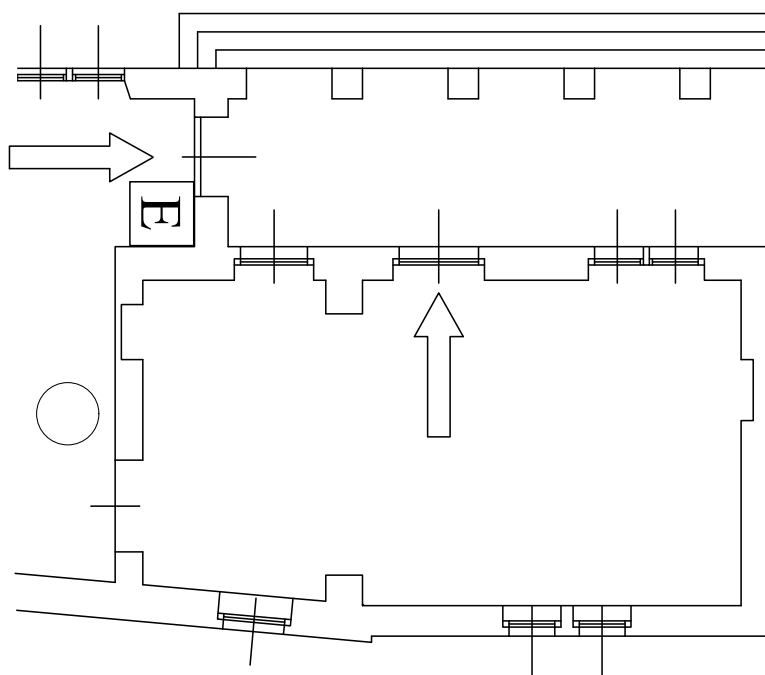

FIRESIDE LOUNGE

FEATURES

Size

M5,70 X M10 X HM3,60 = 57SQM

Facilities

Equipped with a 50" Plasma screen

Seats

Conference table Max 24 People
Audience Max 40 People